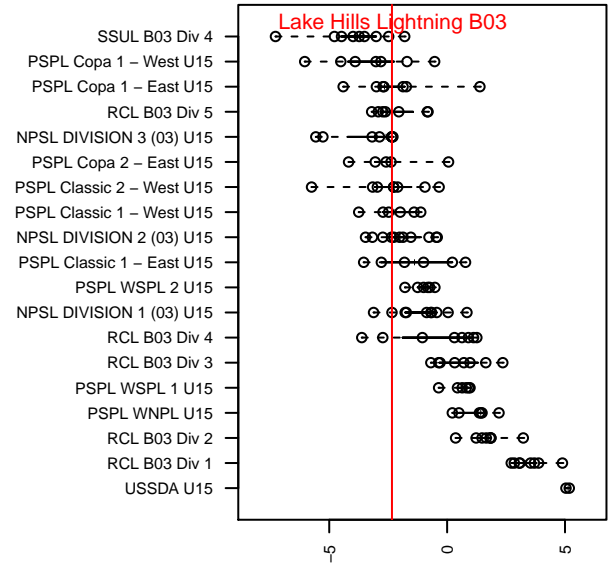

Lake Hills Lightning B03

Lake Hills SC
 Bellevue, WA
 B03 total strength=1055
 attack=4.2 defense=1.4
 fall league = NPSL DIVISION 1 (03) U15

alt names used:
 Lake Hills Lightning B03
 LAKE HILLS SELECT LIGHTNING (WA)

Venues played:
 2017 Bigfoot Silver 1 U15
 2017 NPSL DIVISION 1 (03) U15
 2017 Founders Cup B03 Div A

Lake Hills Lightning B03
 Dots are actual minus expected GF (blue circles) and GA (red triangles).
 Blue line is smoothed change in attack strength. Red is smoothed change in defense strength.

**attack and defense variance (black dot)
relative to other teams
and top 10 in region**

**attack and defense rating
relative to others at age
and all opponents in last 13 months**

Performance relative to 13 month average